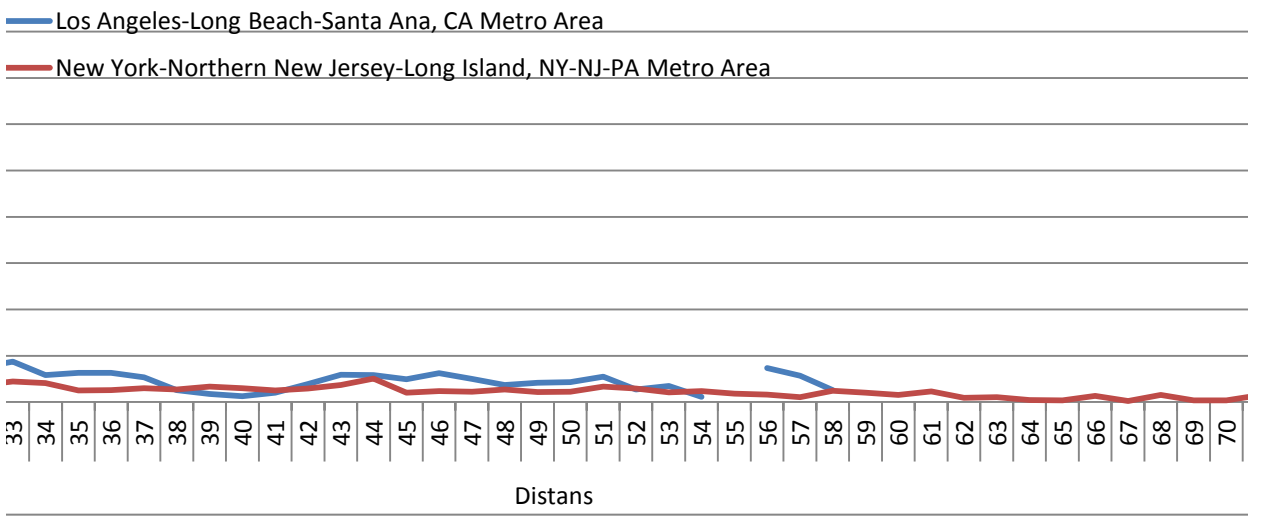

Population by distance from city hall (in miles), 2010

Population-weighted density by distance from city hall (in miles), 2010

York-Northern New Jersey-Long Island, NY-NJ-PA Metro Area