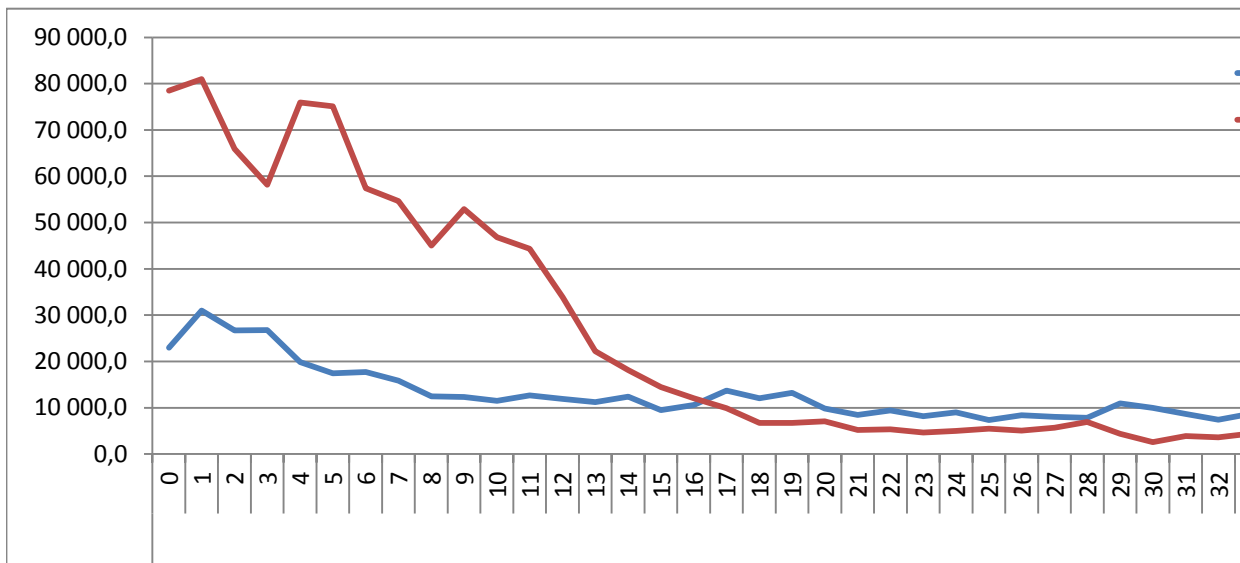

Population by distance from city hall (in miles), 2010

Population-weighted density by distance from city hall (in miles), 2010

York-Northern New Jersey-Long Island, NY-NJ-PA Metro Area