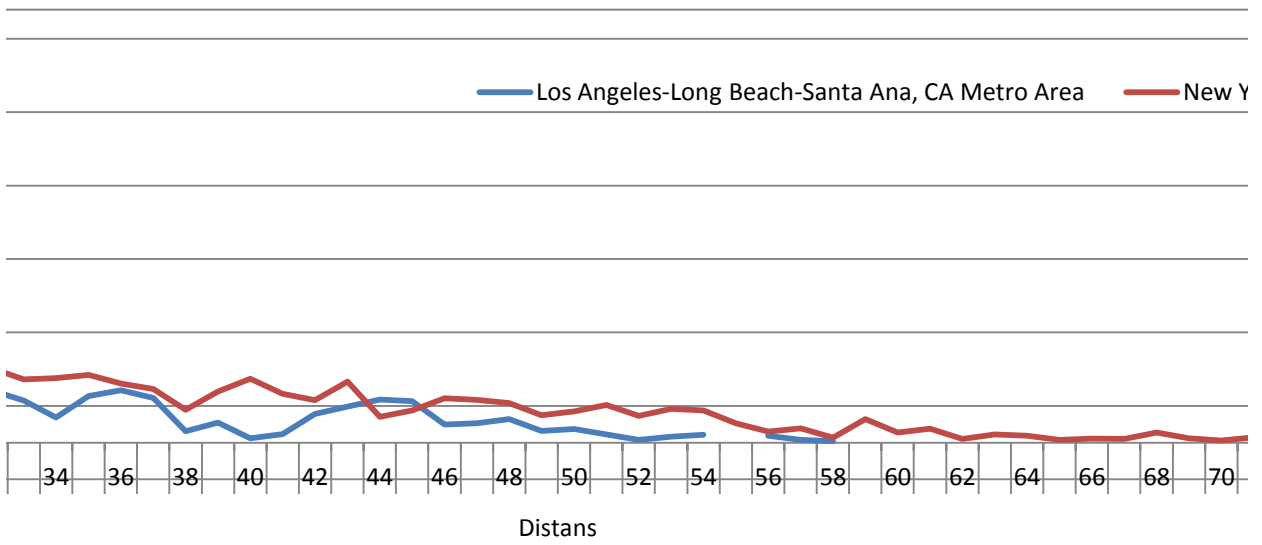

Population by distance from city hall (in miles), 2010

Population-weighted density by distance from city hall (in miles), 2010

York-Northern New Jersey-Long Island, NY-NJ-PA Metro Area