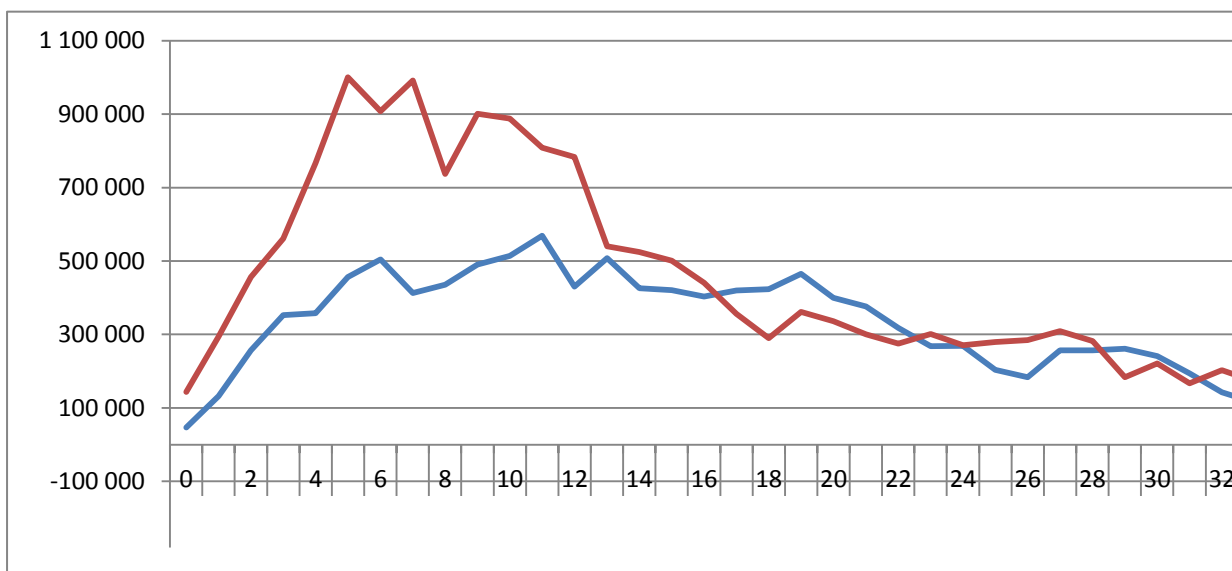

Population by distance from city hall (in miles), 2010

Population-weighted density by distance from city hall (in miles), 2010

York-Northern New Jersey-Long Island, NY-NJ-PA Metro Area